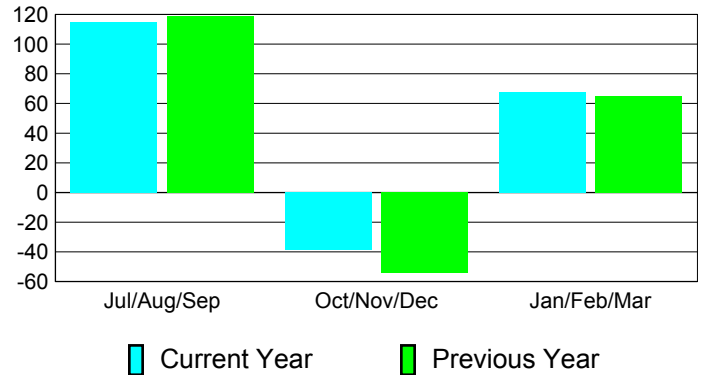

Gender Comparison 2010-2011

Jul/Aug/Sep

Oct/Nov/Dec

Jan/Feb/Mar

■ Male

■ Female