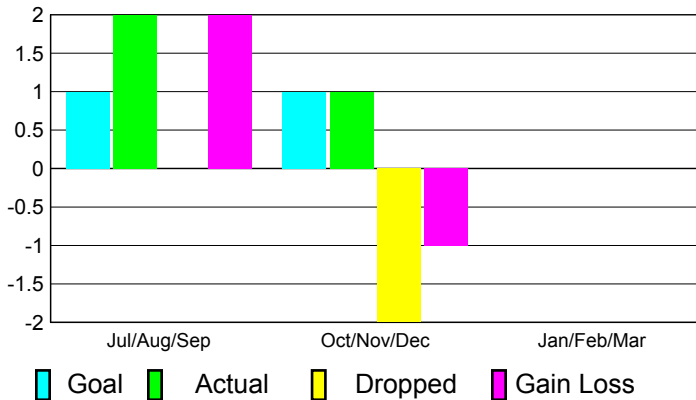

## CLUBS

Club Results  
2010-2011

Clubs  
2009-2010

Month	New Club Goal	Actual New Clubs	Actual Dropped Clubs	Gain/Loss of Clubs	Gain/Loss of Clubs
Jul/Aug/Sep	1	2	0	2	0
Oct/Nov/Dec	1	1	-2	-1	1
Jan/Feb/Mar	0	0	0	0	0
<b>Totals</b>	<b>2</b>	<b>3</b>	<b>-2</b>	<b>1</b>	<b>1</b>

### Club Results 2010-2011

Goal, New, Dropped, Gain/Loss

### Comparison of Club Gain/Loss

Current Year Compared to the Previous Year