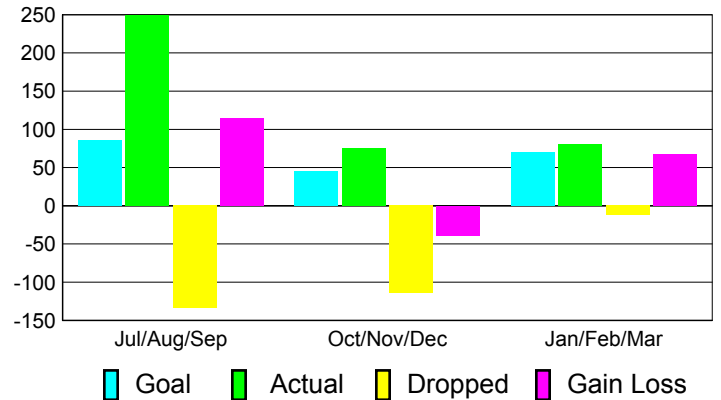

### YTD Status Quo Clubs 2010-2011

Status Quo Clubs Compared to Status Quo Members

## MEMBERSHIP

Membership Results  
2010-2011

Membership  
2009-2010

Month	Net Memb Goal	Actual New Memb	Actual Dropped Memb	Gain/Loss of Memb	Gain/Loss of Memb
Jul/Aug/Sep	85	249	-134	115	119
Oct/Nov/Dec	45	75	-114	-39	-54
Jan/Feb/Mar	70	80	-12	68	65
<b>Totals</b>	<b>200</b>	<b>404</b>	<b>-260</b>	<b>144</b>	<b>130</b>

### Membership Results 2010-2011

Goal, New, Dropped, Gain/Loss

### Comparison of Membership Gain/Loss

Current Year Compared to the Previous Year