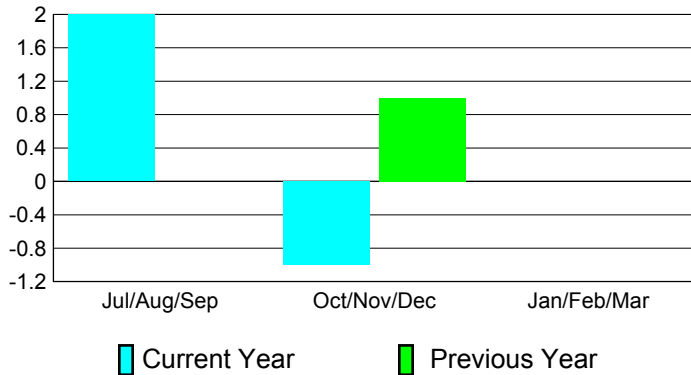

2010-2011 GMT Reports for District (or Undistricted) **District 300 F**

GMT: PEI-JEN CHEN

Location: M.D. 300 Taiwan

GMT CA: 5

CLUBS

Club Results
2010-2011

Clubs
2009-2010

Month	New Club Goal	Actual New Clubs	Actual Dropped Clubs	Gain/Loss of Clubs	Gain/Loss of Clubs
Jul/Aug/Sep	1	2	0	2	0
Oct/Nov/Dec	1	1	-2	-1	1
Jan/Feb/Mar	0	0	0	0	0
Totals	2	3	-2	1	1

Club Results 2010-2011

Goal, New, Dropped, Gain/Loss

Comparison of Club Gain/Loss

Current Year Compared to the Previous Year

YTD Status Quo Clubs 2010-2011

Status Quo Clubs Compared to Status Quo Members

MEMBERSHIP

Membership Results
2010-2011

Membership
2009-2010

Month	Net Memb Goal	Actual New Memb	Actual Dropped Memb	Gain/Loss of Memb	Gain/Loss of Memb
Jul/Aug/Sep	85	249	-134	115	119
Oct/Nov/Dec	45	75	-114	-39	-54
Jan/Feb/Mar	70	80	-12	68	65
Totals	200	404	-260	144	130

Membership Results 2010-2011

Goal, New, Dropped, Gain/Loss

Comparison of Membership Gain/Loss

Current Year Compared to the Previous Year

Gender Comparison 2010-2011

Jul/Aug/Sep

Oct/Nov/Dec

Jan/Feb/Mar

■ Male

■ Female